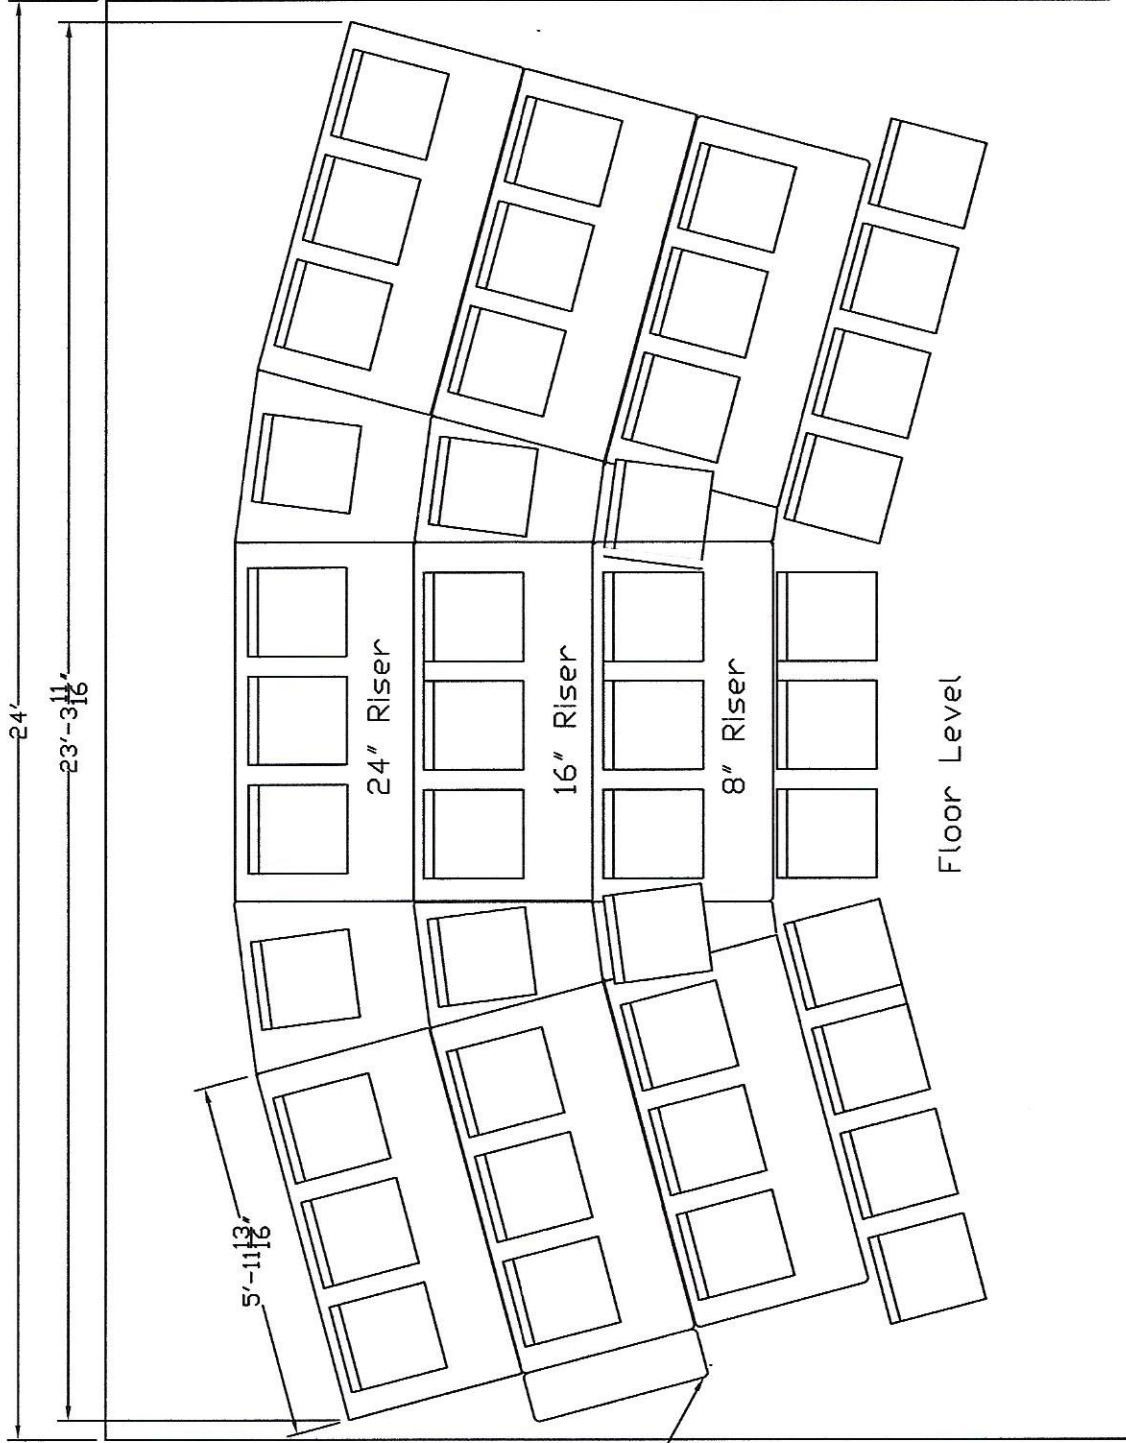

Regency Choral- 26" Wide Layout
48 SEATS-36 on Risers- 12 on floor level

8" High STEP X
36" WIDE

Regency Choral- 24" Wide Layout
44 SEATS-33 on Risers- 11 on floor level