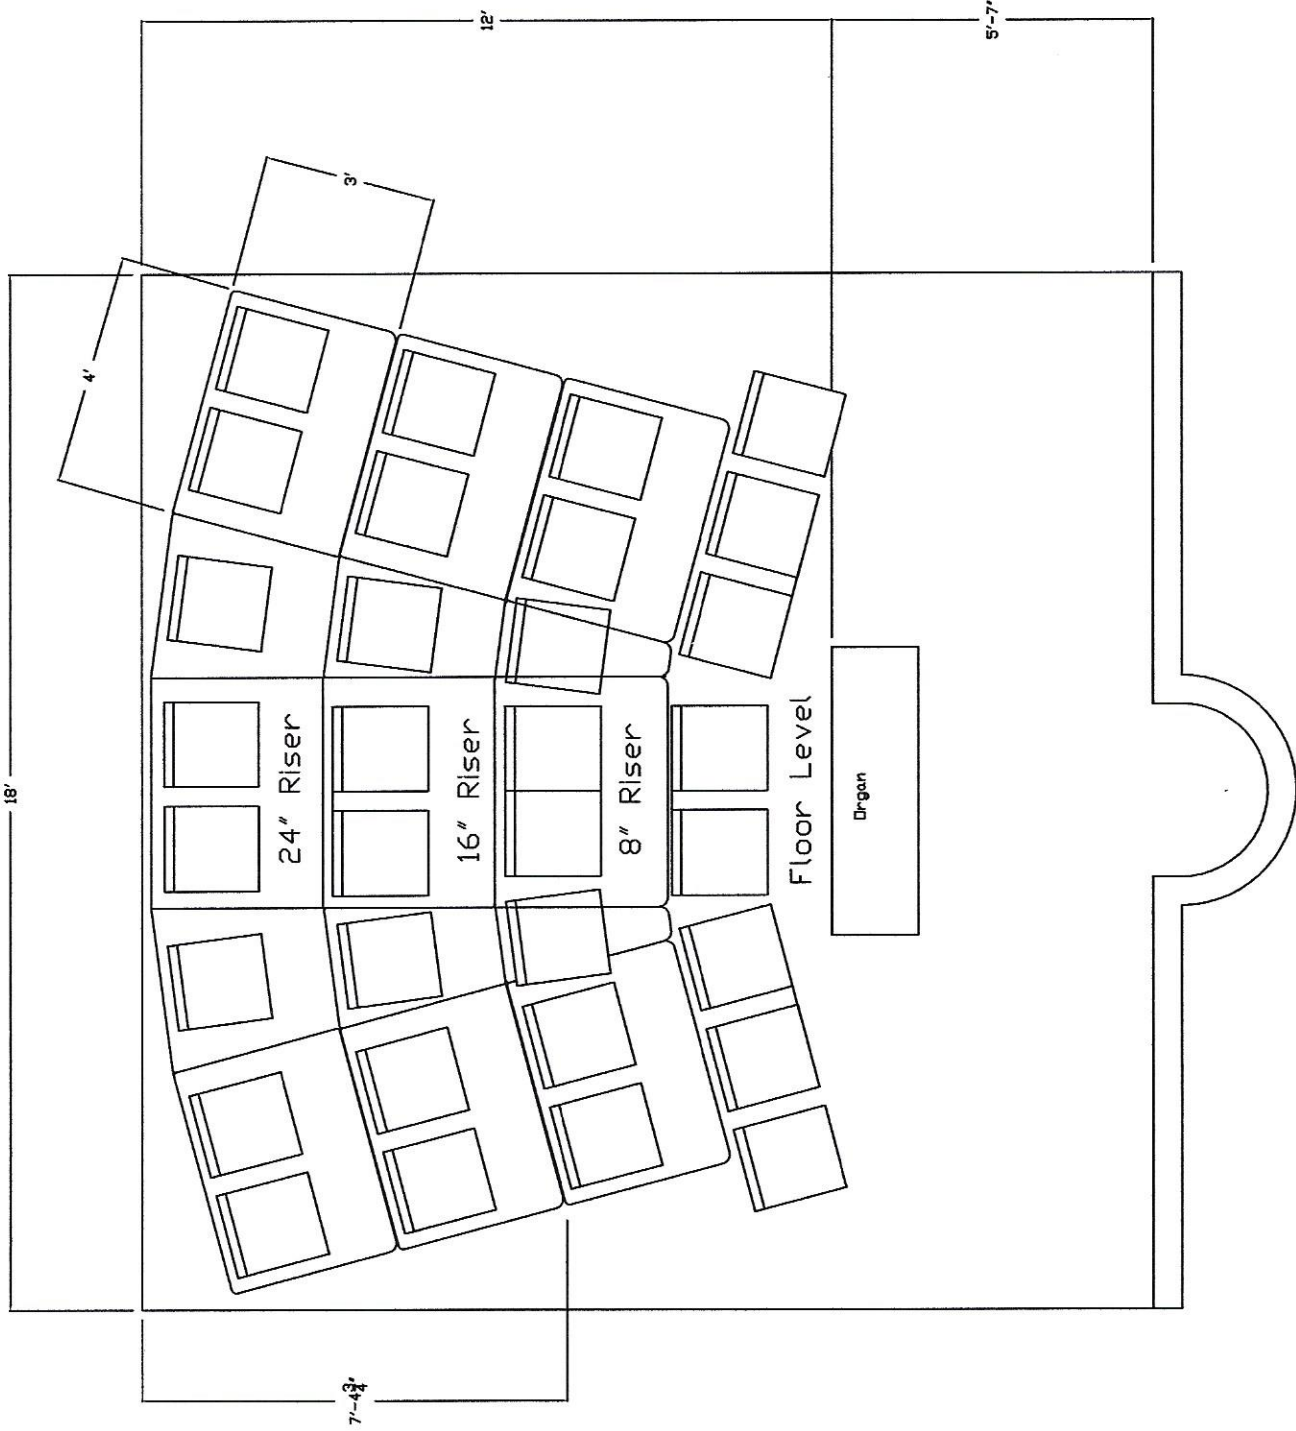

33512 Core-Lite  
 St. Joseph Choir Loft Standing Risers  
 8", 16" and 24" High x 24" deep

33512 Core-Lite  
 St. Joseph Choir Loft Seated Risers  
 8", 16" and 24" High x 36" deep